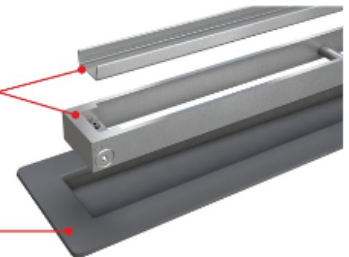

ACCIAIO INOX AISI316
STAINLESS STEEL AISI316

ABS PLASTICA
ABS PLASTIC