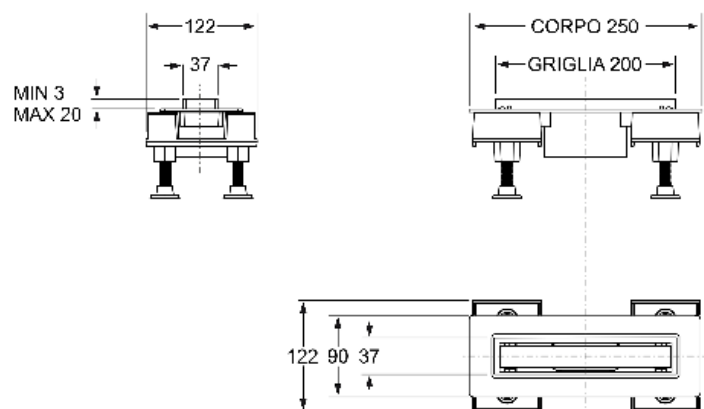

6895AC20S

Stainless steel - Central drain L 20 cm

shower and floor channel. "DOUBLE FACE" full stainless steel AISI316 tileable grid

Technical data sheet

Specific description	"DOUBLE FACE" adjustable full STAINLESS STEEL AISI316 tileable grid
Material	STAINLESS STEEL AISI316 + ABS
Color	SATINATED + BLACK
Application	For shower and floor drains

Logistics information

Product weight (kg)	0,801
Quantity in carton	1
Carton Volume (m³)	0,009
Quantity on a pallet	84

COLLANTE PER PIASTRELLE
TILE ADHESIVE

ACCIAIO INOX AISI316
STAINLESS STEEL AISI316

ABS PLASTICA
ABS PLASTIC