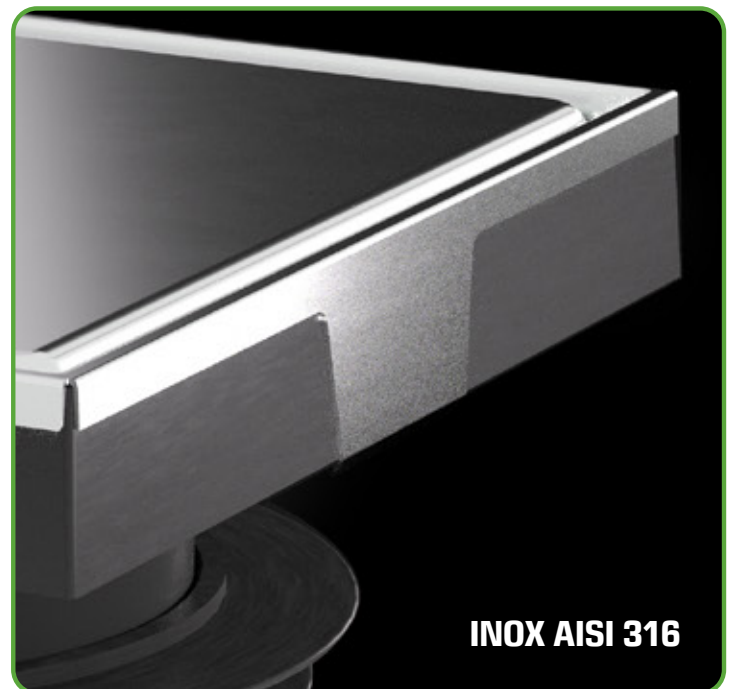

INOX AISI 316