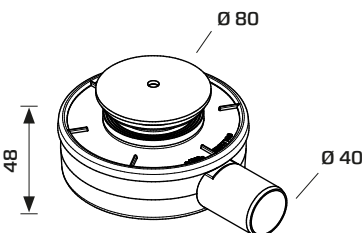

CODICE CODE

DESCRIZIONE DESCRIPTION

CONFEZIONE PACKAGE

51356ABC40B2N

ø 40 mm
Coperchio cromato
Chrome-plated cover

25 625

51356ABC64B2N

1"1/2
Coperchio cromato
Chrome-plated cover

25 625

51357ABC

Flangia waste ø 70 mm in POM. Sifone umido.
Flanged waste ø 70 mm in POM. Wet siphoning.

MATERIALE MATERIAL

ABS, PP, POM
ABS, PP, POM

COLORE COLOR

Cromato, Grigio
Chromium plated, Grey