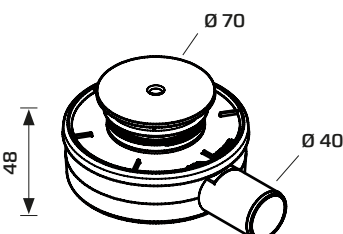

CODICE CODE

DESCRIZIONE DESCRIPTION

CONFEZIONE PACKAGE

51357ABC40B2N

ø 40 mm
Coperchio cromato
Chrome-plated cover

25 625

51357ABC64B2N

1"1/2
Coperchio cromato
Chrome-plated cover

25 625