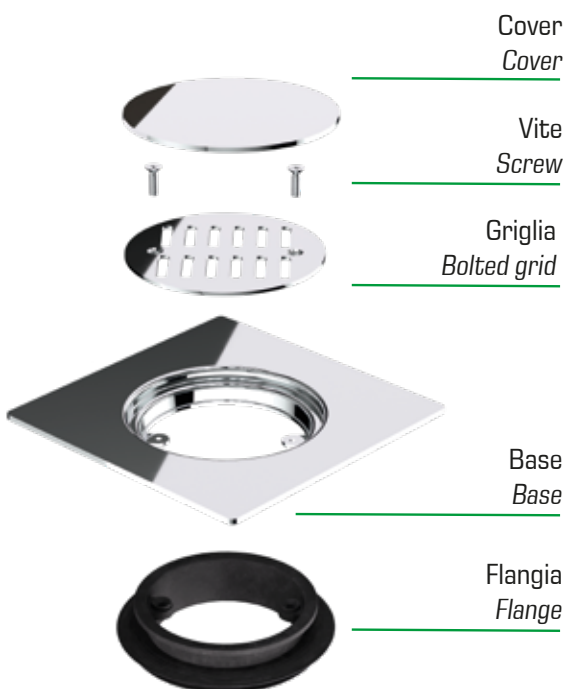

MAAGGIK GRID

GRIGLIA SCARICO PAVIMENTO UNIVERSALE
UNIVERSAL STAINLESS STEEL FLOOR DRAIN

MADE IN ITALY

BONOMINI.COM

MAGIK GRID

Griglia scarico pavimento universale
Universal stainless steel floor drain

UNIVERSAL FIT

Ø 2" - Ø 3"
(10x10)

Ø 4" - Ø 5"
(15x15) (20x20)

MAGIK GRID

Griglia scarico pavimento universale
Universal stainless steel floor drain

6630IX

MATERIALE MATERIAL
INOX 304, PVC
INOX 304, PVC

FINITURA FINISH
Lucido
Polished

Indoor
Indoor
Outdoor
Outdoor

Non carrabile
Unsuitable for heavy loads

CODICE CODE	DESCRIZIONE DESCRIPTION	CONFEZIONE PACKAGE
6630IX10S	10 x 10 cm Per tubi da $\varnothing 2''$ a $\varnothing 3''$, con griglia e cover For pipes from $\varnothing 2''$ to $\varnothing 3''$, with bolted grid and cover	58 4060 25 x 30 x 38
6630IX15S	15 x 15 cm Per tubi da $\varnothing 4''$ a $\varnothing 5''$, con griglia e cover For pipes from $\varnothing 4''$ to $\varnothing 5''$, with bolted grid and cover	15 1050 25 x 30 x 38
6630IX20S	20 x 20 cm Per tubi da $\varnothing 4''$ a $\varnothing 5''$, con griglia e cover For pipes from $\varnothing 4''$ to $\varnothing 5''$, with bolted grid and cover	10 700 25 x 30 x 38

6640IX

MATERIALE MATERIAL
INOX 304, PVC
INOX 304, PVC

FINITURA FINISH
Lucido
Polished

Indoor
Indoor
Outdoor
Outdoor

Non carrabile
Unsuitable for heavy loads

CODICE CODE	DESCRIZIONE DESCRIPTION	CONFEZIONE PACKAGE
6640IX10S	10 x 10 cm Per tubi da $\varnothing 2''$ a $\varnothing 3''$, con tappo chiuso For pipes from $\varnothing 2''$ to $\varnothing 3''$, with bolted clean-out cover	58 4060 25 x 30 x 38
6640IX150S	15 x 15 cm Per tubi da $\varnothing 4''$ a $\varnothing 5''$, con tappo chiuso For pipes from $\varnothing 4''$ to $\varnothing 5''$, with bolted clean-out cover	15 1050 25 x 30 x 38
6640IX20S	20 x 20 cm Per tubi da $\varnothing 4''$ a $\varnothing 5''$, con tappo chiuso For pipes from $\varnothing 4''$ to $\varnothing 5''$, with bolted clean-out cover	10 700 25 x 30 x 38