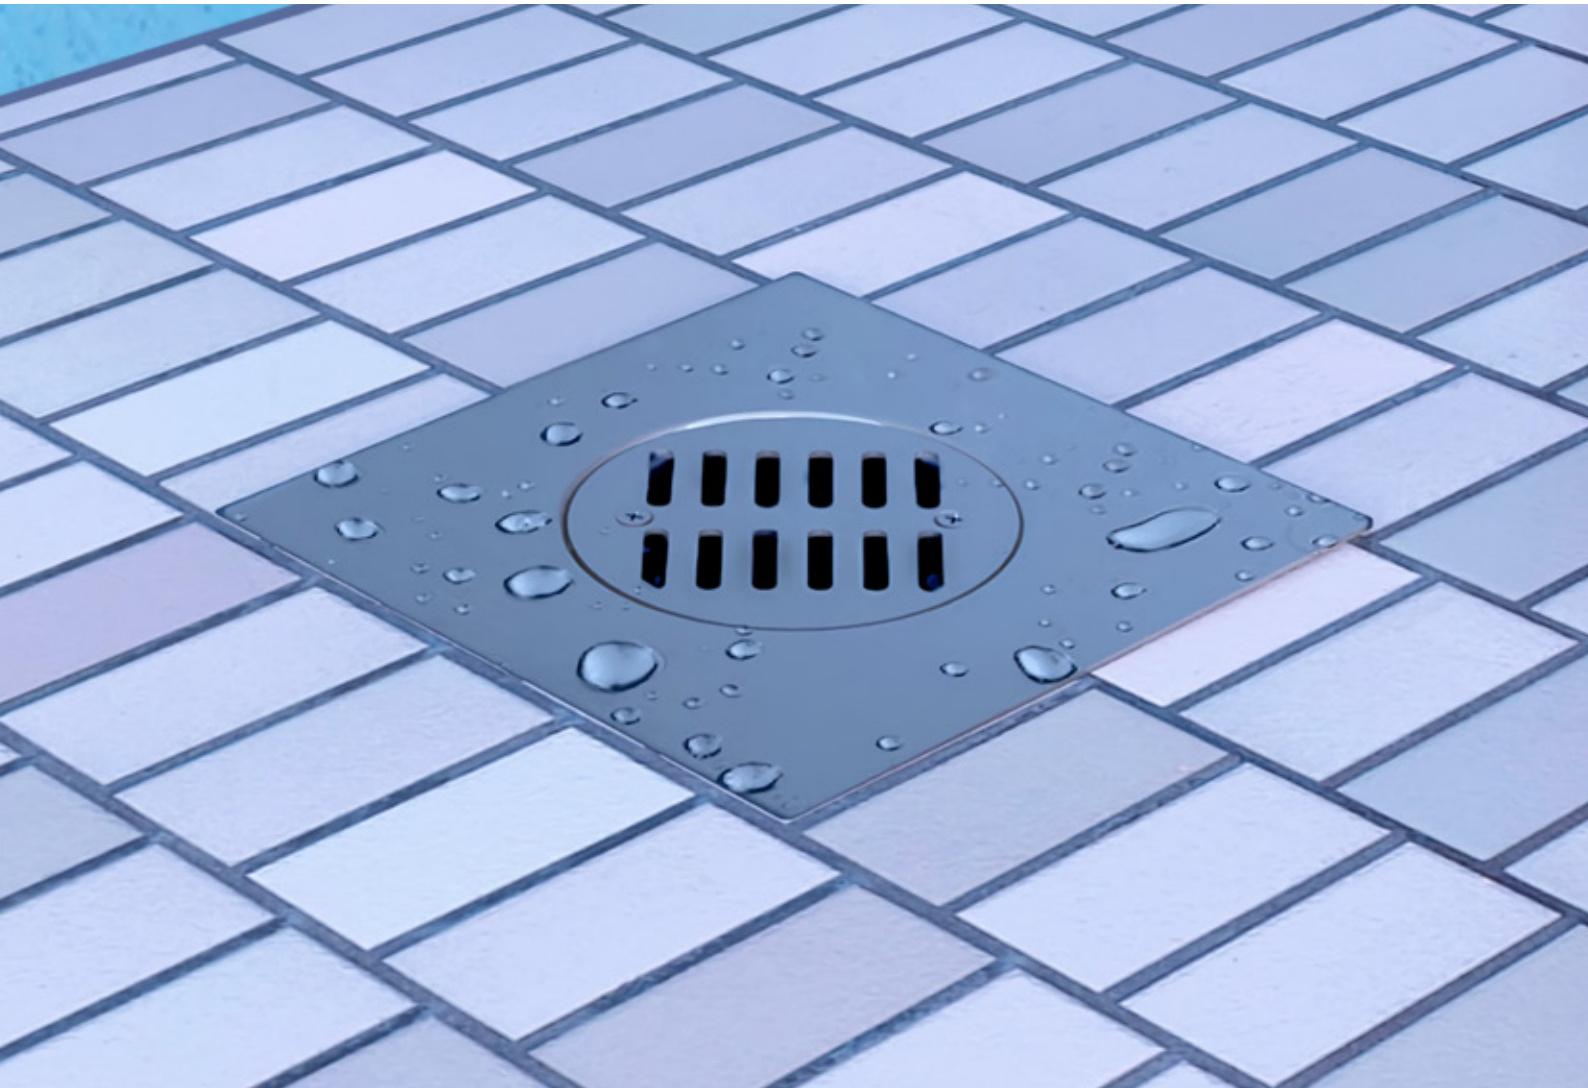

MAAGGIK GRID

GRIGLIA SCARICO PAVIMENTO UNIVERSALE
UNIVERSAL STAINLESS STEEL FLOOR DRAIN

MADE IN ITALY

BONOMINI.COM

MAGIK GRID

Griglia scarico pavimento universale
Universal stainless steel floor drain

UNIVERSAL FIT

Ø 2" - Ø 3"
(10x10)

Ø 4" - Ø 5"
(15x15) (20x20)

MAGIK GRID

Griglia scarico pavimento universale
Universal stainless steel floor drain

6630IX

MATERIALE MATERIAL
INOX 304, PVC
INOX 304, PVC

FINITURA FINISH
Lucido
Polished

Indoor
Indoor
Outdoor
Outdoor

Non carrabile
Unsuitable for heavy loads

CODICE CODE	DESCRIZIONE DESCRIPTION	CONFEZIONE PACKAGE
6630IX10S	10 x 10 cm Per tubi da $\varnothing 2''$ a $\varnothing 3''$, con griglia e cover For pipes from $\varnothing 2''$ to $\varnothing 3''$, with bolted grid and cover	58 4060 25 x 30 x 38
6630IX15S	15 x 15 cm Per tubi da $\varnothing 4''$ a $\varnothing 5''$, con griglia e cover For pipes from $\varnothing 4''$ to $\varnothing 5''$, with bolted grid and cover	15 1050 25 x 30 x 38
6630IX20S	20 x 20 cm Per tubi da $\varnothing 4''$ a $\varnothing 5''$, con griglia e cover For pipes from $\varnothing 4''$ to $\varnothing 5''$, with bolted grid and cover	10 700 25 x 30 x 38

6640IX

MATERIALE MATERIAL
INOX 304, PVC
INOX 304, PVC

FINITURA FINISH
Lucido
Polished

Indoor
Indoor
Outdoor
Outdoor

Non carrabile
Unsuitable for heavy loads

CODICE CODE	DESCRIZIONE DESCRIPTION	CONFEZIONE PACKAGE
6640IX10S	10 x 10 cm Per tubi da $\varnothing 2''$ a $\varnothing 3''$, con tappo chiuso For pipes from $\varnothing 2''$ to $\varnothing 3''$, with bolted clean-out cover	58 4060 25 x 30 x 38
6640IX150S	15 x 15 cm Per tubi da $\varnothing 4''$ a $\varnothing 5''$, con tappo chiuso For pipes from $\varnothing 4''$ to $\varnothing 5''$, with bolted clean-out cover	15 1050 25 x 30 x 38
6640IX20S	20 x 20 cm Per tubi da $\varnothing 4''$ a $\varnothing 5''$, con tappo chiuso For pipes from $\varnothing 4''$ to $\varnothing 5''$, with bolted clean-out cover	10 700 25 x 30 x 38