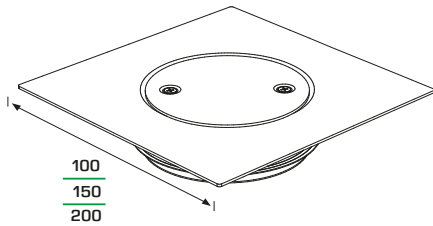

Ø 2" - Ø 3"
(10x10)

Ø 4" - Ø 5"
(15x15) (20x20)

MAGIK GRID

Griglia scarico pavimento universale
Universal stainless steel floor drain

6630IX

MATERIALE MATERIAL
INOX 304, PVC
INOX 304, PVC

FINITURA FINISH
Lucido
Polished

Indoor
Indoor
Outdoor
Outdoor

Non carrabile
Unsuitable for heavy loads

CODICE CODE	DESCRIZIONE DESCRIPTION	CONFEZIONE PACKAGE
6630IX10S	10 x 10 cm Per tubi da $\varnothing 2''$ a $\varnothing 3''$, con griglia e cover For pipes from $\varnothing 2''$ to $\varnothing 3''$, with bolted grid and cover	58 4060 25 x 30 x 38
6630IX15S	15 x 15 cm Per tubi da $\varnothing 4''$ a $\varnothing 5''$, con griglia e cover For pipes from $\varnothing 4''$ to $\varnothing 5''$, with bolted grid and cover	15 1050 25 x 30 x 38
6630IX20S	20 x 20 cm Per tubi da $\varnothing 4''$ a $\varnothing 5''$, con griglia e cover For pipes from $\varnothing 4''$ to $\varnothing 5''$, with bolted grid and cover	10 700 25 x 30 x 38

6640IX

MATERIALE MATERIAL
INOX 304, PVC
INOX 304, PVC

FINITURA FINISH
Lucido
Polished

Indoor
Indoor
Outdoor
Outdoor

Non carrabile
Unsuitable for heavy loads

CODICE CODE	DESCRIZIONE DESCRIPTION	CONFEZIONE PACKAGE
6640IX10S	10 x 10 cm Per tubi da $\varnothing 2''$ a $\varnothing 3''$, con tappo chiuso For pipes from $\varnothing 2''$ to $\varnothing 3''$, with bolted clean-out cover	58 4060 25 x 30 x 38
6640IX150S	15 x 15 cm Per tubi da $\varnothing 4''$ a $\varnothing 5''$, con tappo chiuso For pipes from $\varnothing 4''$ to $\varnothing 5''$, with bolted clean-out cover	15 1050 25 x 30 x 38
6640IX20S	20 x 20 cm Per tubi da $\varnothing 4''$ a $\varnothing 5''$, con tappo chiuso For pipes from $\varnothing 4''$ to $\varnothing 5''$, with bolted clean-out cover	10 700 25 x 30 x 38