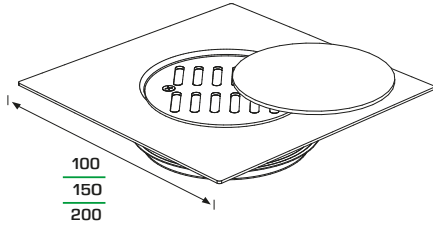

Ø 2" - Ø 3"
(10x10)

Ø 4" - Ø 5"
(15x15) (20x20)

MAGIK GRID

Griglia scarico pavimento universale
Universal stainless steel floor drain

6630IX

MATERIALE MATERIAL
INOX 304, PVC
INOX 304, PVC

FINITURA FINISH
Lucido
Polished

Indoor
Indoor
Outdoor
Outdoor

Non carrabile
Unsuitable for heavy loads

CODICE CODE	DESCRIZIONE DESCRIPTION	CONFEZIONE PACKAGE
6630IX10S	10 x 10 cm Per tubi da $\varnothing 2''$ a $\varnothing 3''$, con griglia e cover For pipes from $\varnothing 2''$ to $\varnothing 3''$, with bolted grid and cover	58 4060 25 x 30 x 38
6630IX15S	15 x 15 cm Per tubi da $\varnothing 4''$ a $\varnothing 5''$, con griglia e cover For pipes from $\varnothing 4''$ to $\varnothing 5''$, with bolted grid and cover	15 1050 25 x 30 x 38
6630IX20S	20 x 20 cm Per tubi da $\varnothing 4''$ a $\varnothing 5''$, con griglia e cover For pipes from $\varnothing 4''$ to $\varnothing 5''$, with bolted grid and cover	10 700 25 x 30 x 38

6640IX

MATERIALE MATERIAL
INOX 304, PVC
INOX 304, PVC

FINITURA FINISH
Lucido
Polished

Indoor
Indoor
Outdoor
Outdoor

Non carrabile
Unsuitable for heavy loads

CODICE CODE	DESCRIZIONE DESCRIPTION	CONFEZIONE PACKAGE
6640IX10S	10 x 10 cm Per tubi da $\varnothing 2''$ a $\varnothing 3''$, con tappo chiuso For pipes from $\varnothing 2''$ to $\varnothing 3''$, with bolted clean-out cover	58 4060 25 x 30 x 38
6640IX150S	15 x 15 cm Per tubi da $\varnothing 4''$ a $\varnothing 5''$, con tappo chiuso For pipes from $\varnothing 4''$ to $\varnothing 5''$, with bolted clean-out cover	15 1050 25 x 30 x 38
6640IX20S	20 x 20 cm Per tubi da $\varnothing 4''$ a $\varnothing 5''$, con tappo chiuso For pipes from $\varnothing 4''$ to $\varnothing 5''$, with bolted clean-out cover	10 700 25 x 30 x 38