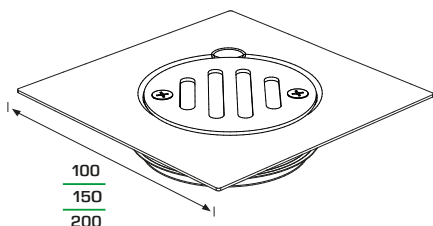

6640IX

MATERIALE MATERIAL
INOX 304, PVC
INOX 304, PVC

FINITURA FINISH
Lucido
Polished

Indoor
Indoor
Outdoor
Outdoor

Non carrabile
Unsuitable for heavy loads

CODICE CODE	DESCRIZIONE DESCRIPTION	CONFEZIONE PACKAGE
6640IX10S	10 x 10 cm Per tubi da $\varnothing 2''$ a $\varnothing 3''$, con tappo chiuso For pipes from $\varnothing 2''$ to $\varnothing 3''$, with bolted clean-out cover	58 4060 25 x 30 x 38
6640IX150S	15 x 15 cm Per tubi da $\varnothing 4''$ a $\varnothing 5''$, con tappo chiuso For pipes from $\varnothing 4''$ to $\varnothing 5''$, with bolted clean-out cover	15 1050 25 x 30 x 38
6640IX20S	20 x 20 cm Per tubi da $\varnothing 4''$ a $\varnothing 5''$, con tappo chiuso For pipes from $\varnothing 4''$ to $\varnothing 5''$, with bolted clean-out cover	10 700 25 x 30 x 38

6632IX

MATERIALE MATERIAL
INOX 304, PVC
INOX 304, PVC

FINITURA FINISH
Lucido
Polished

Indoor
Indoor
Outdoor
Outdoor

Non carrabile
Unsuitable for heavy loads

CODICE CODE	DESCRIZIONE DESCRIPTION	CONFEZIONE PACKAGE
6632IX10S	10 x 10 cm Per tubi da $\varnothing 2''$ a $\varnothing 3''$, solo con griglia For pipes from $\varnothing 2''$ to $\varnothing 3''$, only with bolted grid	58 4060 25 x 30 x 38
6632IX15S	15 x 15 cm Per tubi da $\varnothing 4''$ a $\varnothing 5''$, solo con griglia For pipes from $\varnothing 4''$ to $\varnothing 5''$, only with bolted grid	58 4060 25 x 30 x 38
6632IX20S	20 x 20 cm Per tubi da $\varnothing 4''$ a $\varnothing 5''$, solo con griglia For pipes from $\varnothing 4''$ to $\varnothing 5''$, only with bolted grid	58 4060 25 x 30 x 38