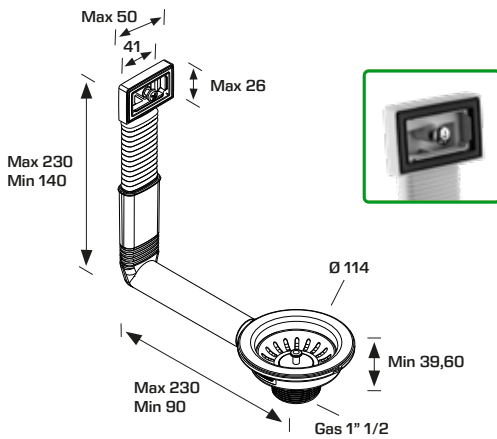

Ø 3 1/2 Flangia/Flange
Ø 1 1/2 attacco piletta/threaded waste
Vite ed inserto in ottone. Stelo e maniglia in metallo.
Brass bolt and insert. Metal pin and handle.

10
 170
 61 x 42 x 63

19130RS

Trooppieno rettangolare, senza griglietta
Rectangular overflow, without grid