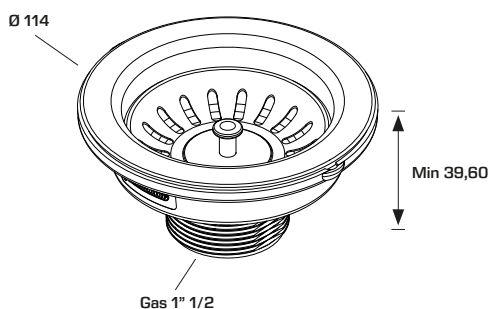

Ø 3 1/2 Flangia/Flange
Ø 1 1/2 attacco piletta/threaded waste
Vite ed inserto in ottone. Stelo e maniglia in metallo.
Brass bolt and insert. Metal pin and handle.

10
 170
 61 x 42 x 63

19130TE

Trooppieno tondo
Round overflow

Ø 3 1/2 Flangia/Flange
Ø 1 1/2 attacco piletta/threaded waste
Vite ed inserto in ottone. Stelo e maniglia in metallo.
Brass bolt and insert. Metal pin and handle.

10
 170
 61 x 42 x 63

19330NN

Senza trooppieno
Without overflow