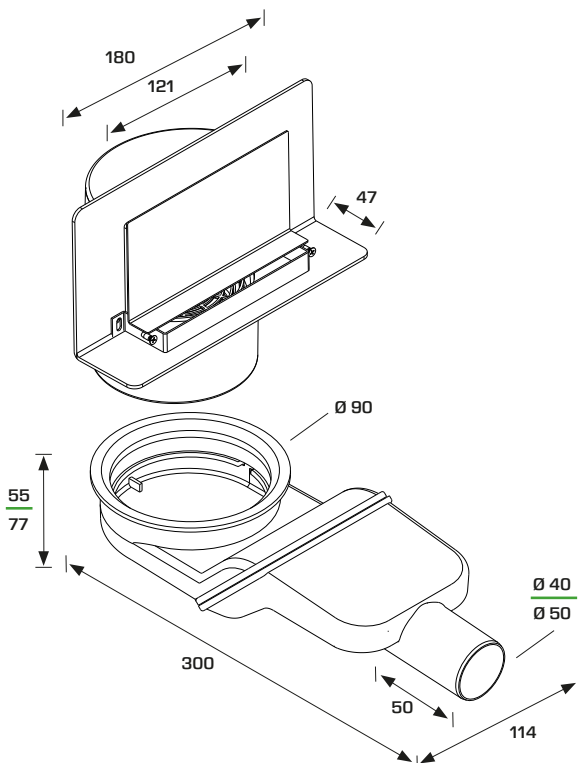

## SILICON NRV VALVE

The high temperatures -proof silicon membrane, allows a high flow rate and a total seal to prevent the return of bad smell from the drain.

Corpo scarico a muro  
Wall drain body

Valvola NRV  
NRV Valve

Ferma piastrelle  
Tiles stopper

Coperchio Inox AISI 316  
Stainless steel AISI 316 cover

Sifone Sogliola scarico ø 40 mm oppure ø 50 mm  
Sogliola Siphon ø 40 mm or ø 50 mm

Viti  
Screws