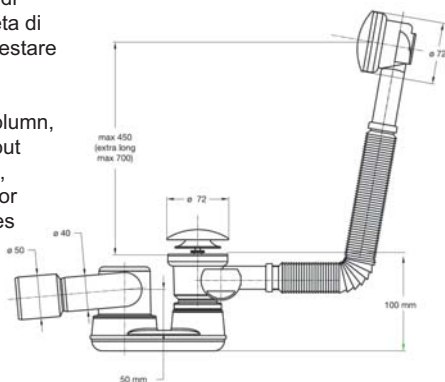

Codice / Code   **Descrizione / Description**

4042OT50S7

Tappo con dispositivo di apertura e chiusura a molla e troppopieno in ottone cromati
Plug with opening and closing spring device, with overflow in chrome-plated brass