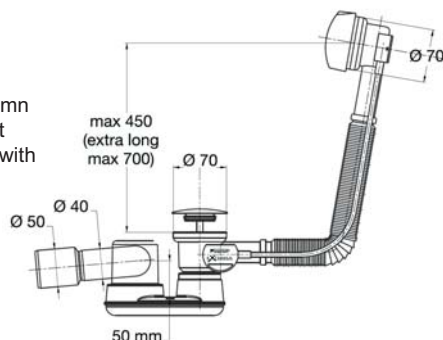

Codice / Code	Descrizione / Description
4022OT50K7	Maniglia e tappo in ottone cromato Handle and plug in chrome-plated brass
4022OT80S7	Maggiorazione per cavo extra lungo (800 mm) Extra for cable extra long (800 mm)