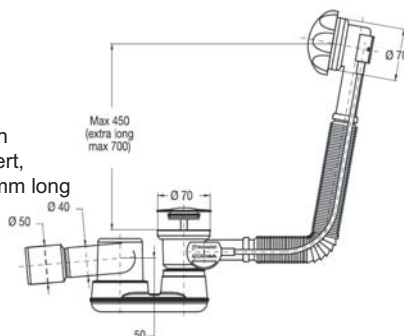

Codice / Code	Descrizione / Description
4022AB50K7	Maniglia e tappo in ABS cromato Handle and plug in chrome-plated ABS
4022AB50S$	Maniglia e tappo in ABS dorato Handle and plug in gold-plated ABS
4022AB50S0	Maniglia e tappo in ABS bianco Handle and plug in white ABS
4022AB50S9	Maniglia e tappo in ABS nero Handle and plug in black ABS
4022AB80S7	Maggiorazione per cavo extra lungo (800 mm) Extra for cable extra long (800 mm)