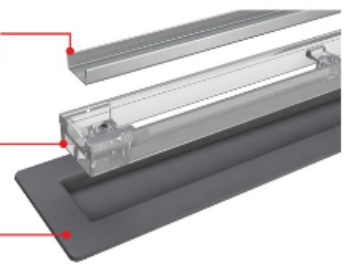

ACCIAIO INOX AISI316
STAINLESS STEEL AISI316

BPA TRASPARENTE
BPA TRANSPARENT

ABS PLASTICA
ABS PLASTIC

La Bonomini srl si riserva il diritto di modifica senza preavviso. Ogni riproduzione, anche parziale, è severamente vietata.
The company Bonomini srl reserves the right to make modifications without prior notice. Any reproduction, even partial, is strictly prohibited.