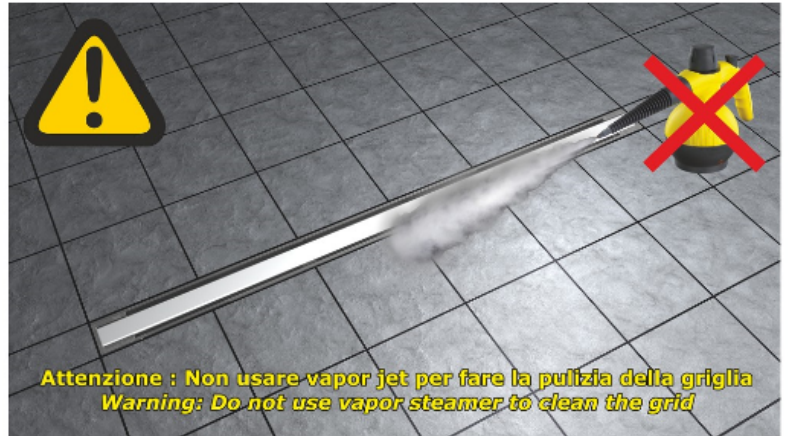

ACCIAIO INOX AISI316
STAINLESS STEEL AISI316

BPA TRASPARENTE
BPA TRANSPARENT

ABS PLASTICA
ABS PLASTIC

La Bonomini srl si riserva il diritto di modifica senza preavviso. Ogni riproduzione, anche parziale, è severamente vietata.
The company Bonomini srl reserves the right to make modifications without prior notice. Any reproduction, even partial, is strictly prohibited.