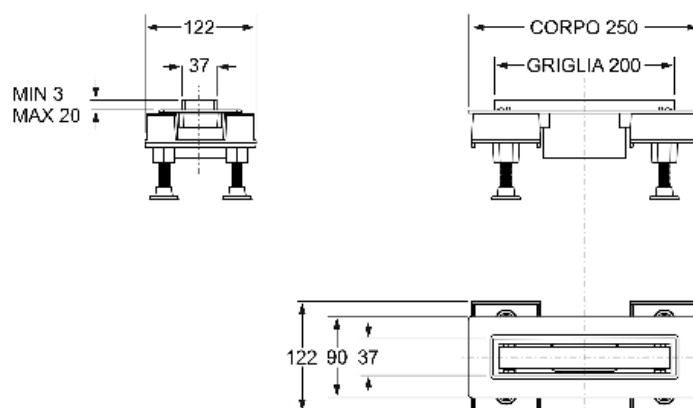

6895MX20S

Mixage - Central drain L 20 cm

shower and floor channel, tileable grid with ABS frame and stainless steel AISI316 insert

Technical data sheet

Specific description	"MIXAGE" adjustable tileable grid with ABS frame and STAINLESS STEEL AISI316 insert
Material	STAINLESS STEEL AISI316 + ABS
Color	SATINATED + TRANSPARENT
Application	For shower and floor drains

Logistics information

Product weight (kg)	0,484
Quantity in carton	1
Carton Volume (m³)	0,009
Quantity on a pallet	84

Double face

LO SCARICO MIMETIZZATO
CAMOUFLAGED DRAIN

COLLANTE PER PIASTRELLE
TILE ADHESIVE