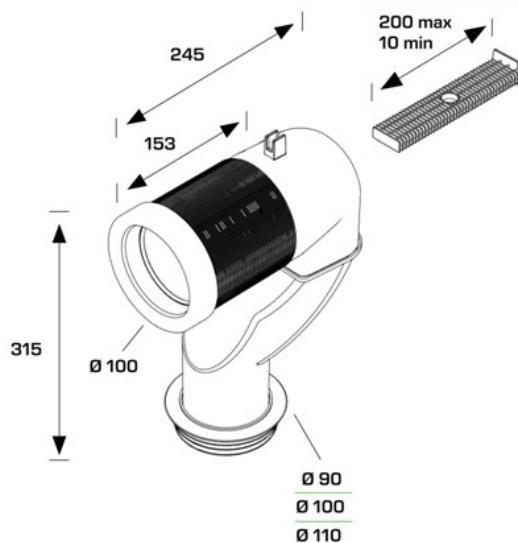

ITEM

8533UN90C0

CIVITAS C/STAFFA UNI Ø90-110

Product Type

WC connectors

WC Extensions

Logistic Info

Pcs per Carton: 2
Qty per Pallet: 128
Unit weight: 0,57060
Flow rate Lt/m.:

ORIGINE: MADE IN SERBIA

Cod.EAN13: 8030575057163

Tarif Code :39229000

Tecnichal Details

Model: CIVITAS
Product: WC bent connections
Spec 1: "P" elbow
Spec 2: Universal outlet \varnothing 90-110 mm, with hanger
Material 1: PP
Material 2: TPE
Color 1: WHITE
Color 2: BLACK