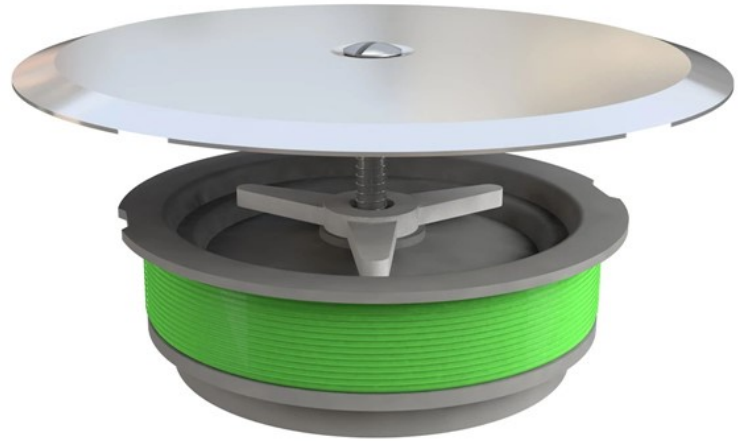

ITEM

6940PE13B9

TAPPO Ø90 OMBRELLO INOX Ø 125

Product Type

Logistic Info

Pcs per Carton: 50
Qty per Pallet: 1.800
Unit weight: 0,14000
Flow rate Lt/m.:

ORIGINE: MADE IN ITALY

Cod.EAN13: 8030575022765

Tarif Code :39229000

Tecnichal Details

Model: TRADITIONAL EXPANDER PLUGS

Product: Expander plugs

Spec 1: Floor gullies sealing

Spec 2: Plug ø 90 mm, Steel cover ø 125 mm

Material 1: PP

Material 2: INOX

Color 1: GREY

Color 2: METAL

Approvals