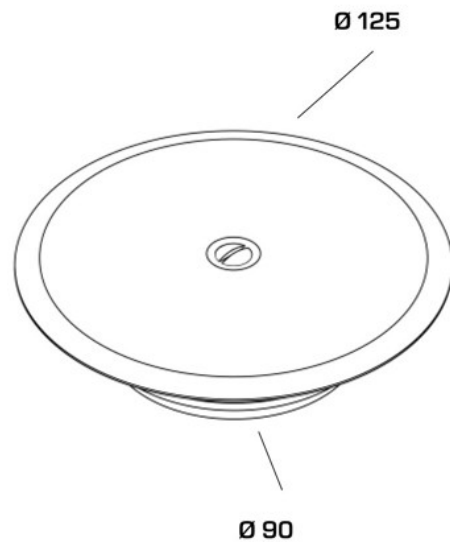

ITEM

6940PE13B9

TAPPO Ø90 OMBRELLO INOX Ø 125

Product Type

Logistic Info

Pcs per Carton: 50
Qty per Pallet: 1.800
Unit weight: 0,14000
Flow rate Lt/m.:

ORIGINE: MADE IN ITALY

Cod.EAN13: 8030575022765

Tarif Code :39229000

Tecnichal Details

Model: TRADITIONAL EXPANDER PLUGS

Product: Expander plugs

Spec 1: Floor gullies sealing

Spec 2: Plug ø 90 mm, Steel cover ø 125 mm

Material 1: PP

Material 2: INOX