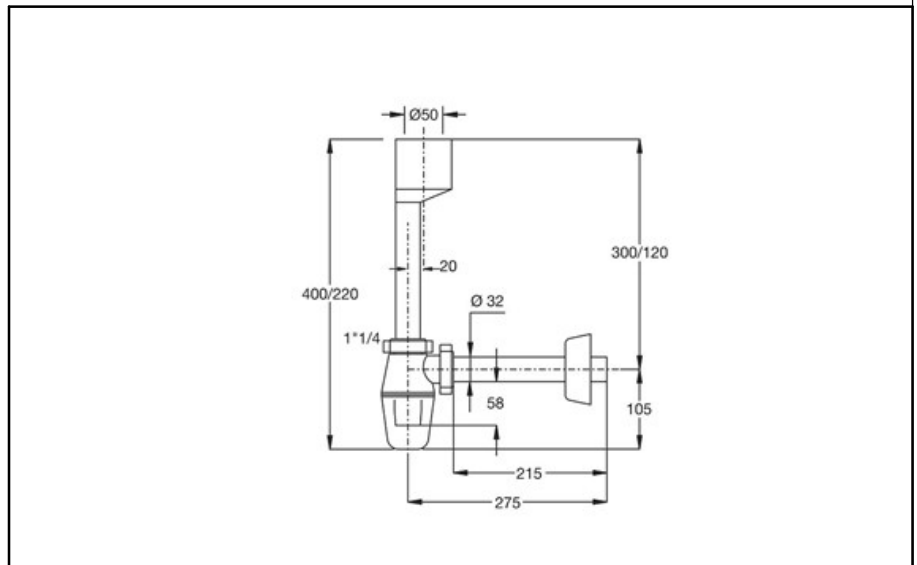

ITEM

2126CP32B0

TEDESCO ORINATOIO Ø 32

Product Type

Logistic Info

Pcs per Carton: 25
Qty per Pallet: 25
Unit weight: 0,27400
Flow rate Lt/m.:

ORIGINE: MADE IN ITALY

Cod.EAN13: 8030575028989

Tarif Code :39229000

Tecnichal Details

Model: TEDESCO
Product: Bottle traps for urinals
Spec 1: Connection to ceramic
Spec 2: ø 50 mm x ø 32x230 mm
Material 1: PP
Material 2:
Color 1: WHITE
Color 2:

Approvals